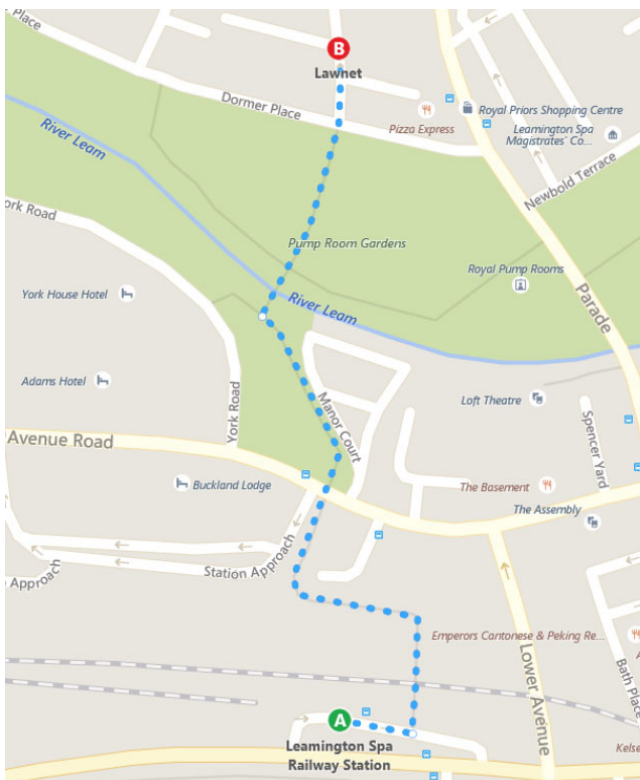

How to find us

Directions & Information:

Car Parks:

- St. Peters Multi Storey (1 min walk) - Access from Augusta Place (exit to Bedford Street is opposite side to the car park entrance).
- Bedford Street Car Park (2 min walk)
- Dormer Place Street Car Park (1 min walk)

From the Train Station (7 min walk):

- Exit the train station left and walk through the tunnel.
- Follow the path until you reach Avenue Road.
- Cross the road and walk through the park alongside Manor Court.
- Cross the bridge and walk straight through the pump room gardens.
- Cross straight over Dormer Place Street and walk up Bedford Street.
- Follow the street and LawNet is on your right after Premier Inn. If you reach St. Peters Car Park entrance (on your left) you've gone too far!

LawNet Office building

Map from Train Station to LawNet Offices

LawNet Offices from St. Peters Car Park exit

LawNet Offices from Dormer Place direction