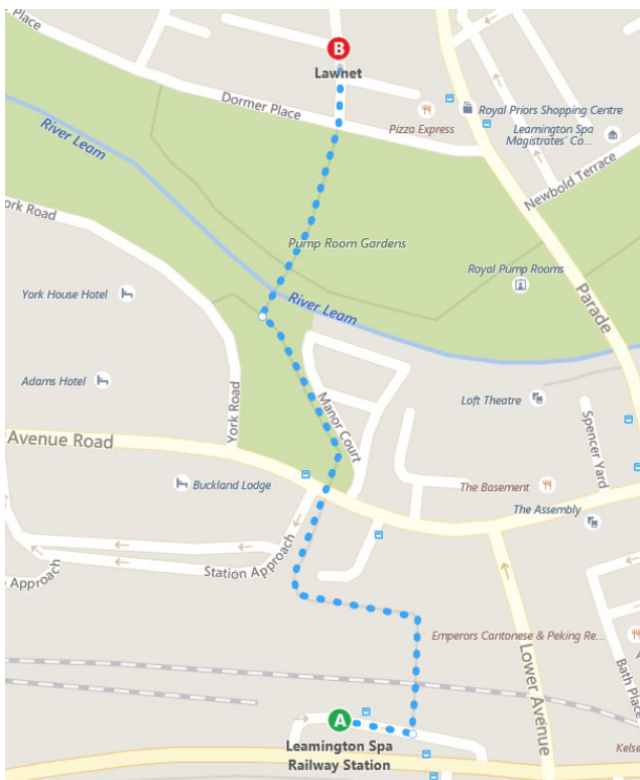

## Directions & Information:

### Car Parks:

- St. Peters Multi Storey (1 min walk) - Access from Augusta Place (exit to Bedford Street is opposite side to the car park entrance).
- Bedford Street Car Park (2 min walk)
- Dormer Place Street Car Park (1 min walk)

### From the Train Station (7 min walk):

- Exit the train station left and walk through the tunnel.
- Follow the path until you reach Avenue Road.
- Cross the road and walk through the park alongside Manor Court.
- Cross the bridge and walk straight through the pump room gardens.
- Cross straight over Dormer Place Street and walk up Bedford Street.
- Follow the street and LawNet is on your right after Premier Inn. If you reach St. Peters Car Park entrance (on your left) you've gone too far!

**LawNet Office building**

**LawNet Offices from St. Peters Car Park exit**

**LawNet Offices from Dormer Place direction**

**Map from Train Station to LawNet Offices**